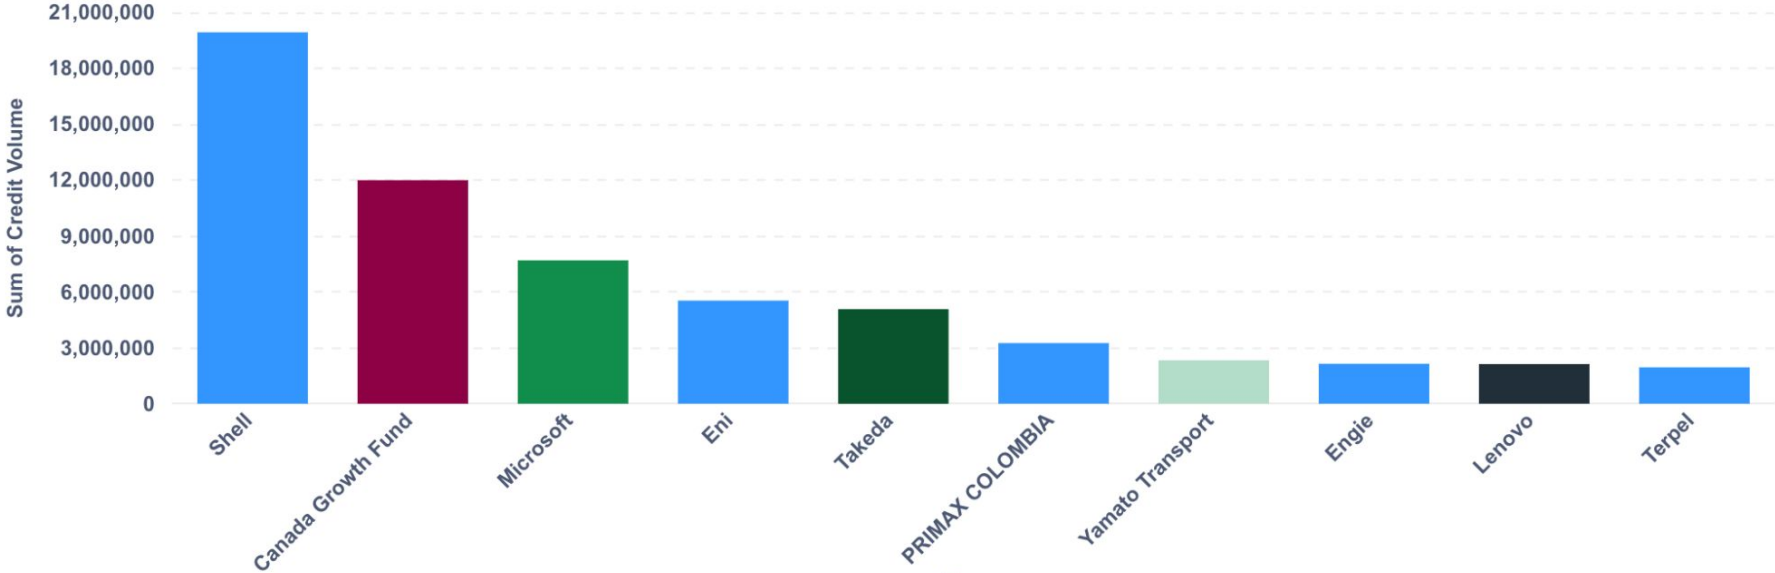

Chief Sustainability
Officer

Luke Baldwin

CEO and Co-Founder

Tiffany Cheung

Corporate
Engagement Lead

Retirement Activity over last 24 Months

Top Buyers by Volume

Top 10 buyers by sector

Energy Public Sector Technology and Telecommunication Healthcare Ground and Maritime Transportation Industrials and Manufacturing

Top SBTi Committed Buyers

Top 10 SBTi committed buyers in the last 12 months