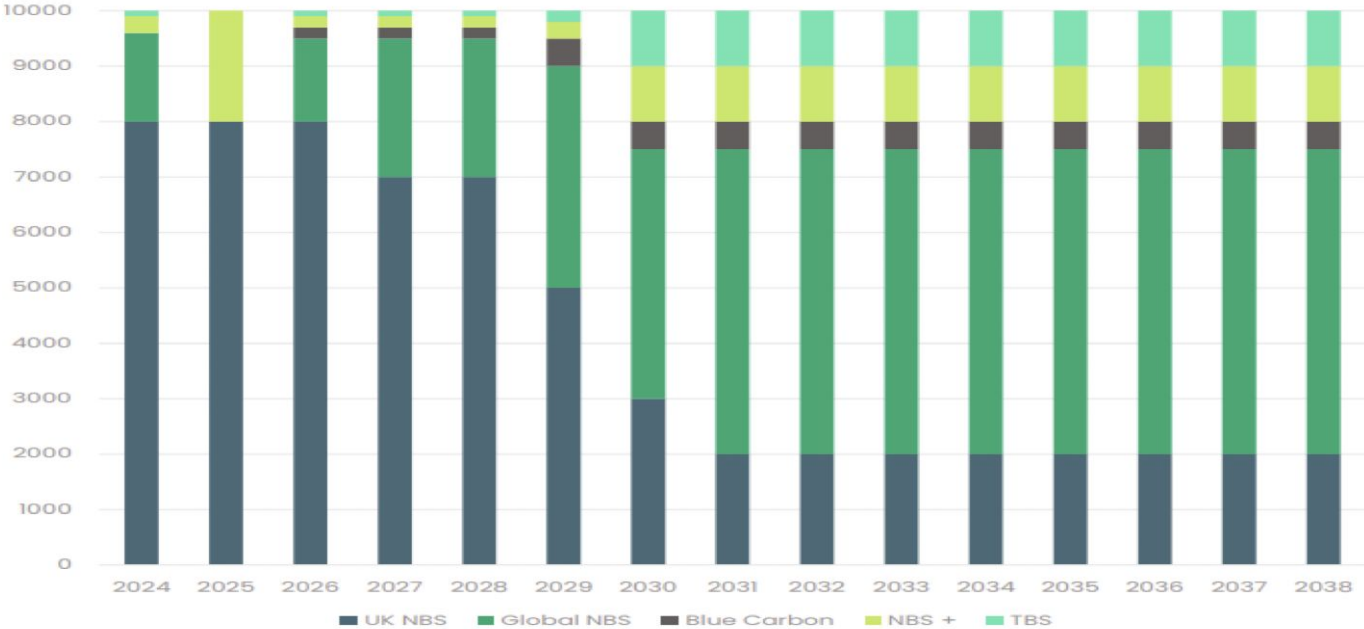

Retirements by buyers sector, last 12 months

Nature Broking's Sustainability Curve

Legal sector activity in the VCM

Retirements by project sector

Top 10 buyers by sector

BloombergNEF carbon offset demand and pricing scenarios

Figure 1: Benchmark carbon offset demand outlooks

Source: BloombergNEF

Figure 2: Benchmark carbon offset pricing scenarios

Source: BloombergNEF Note: Prices are nominal.

Clyde and Co's proposed carbon credit portfolio

Example Portfolio Annual Purchasing Make-up By Credit Type

AlliedOffsets Forecasted Prices by Methodology

AlliedOffsets Forecasted Prices by Methodology

Historic price estimate at retirement date by vintage