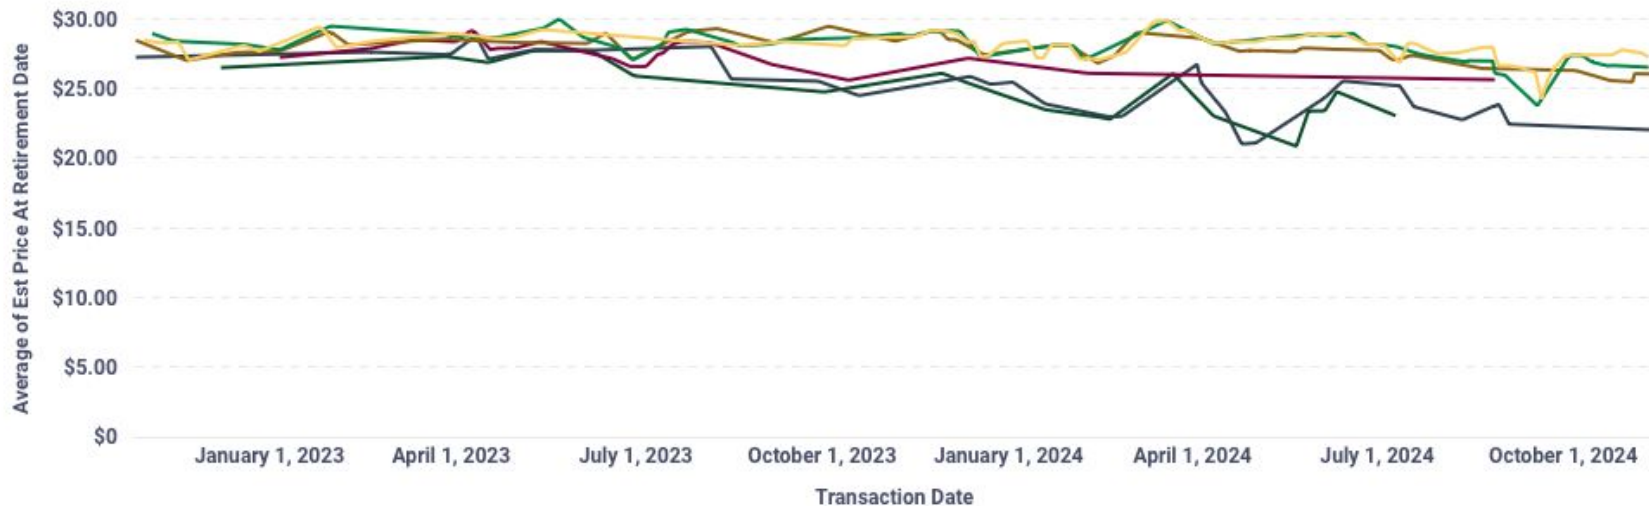

AlliedOffsets Forecasted Prices by Methodology

Historic price estimate at retirement date by vintage

2015 2016 2017 2018 2019 2020 2021